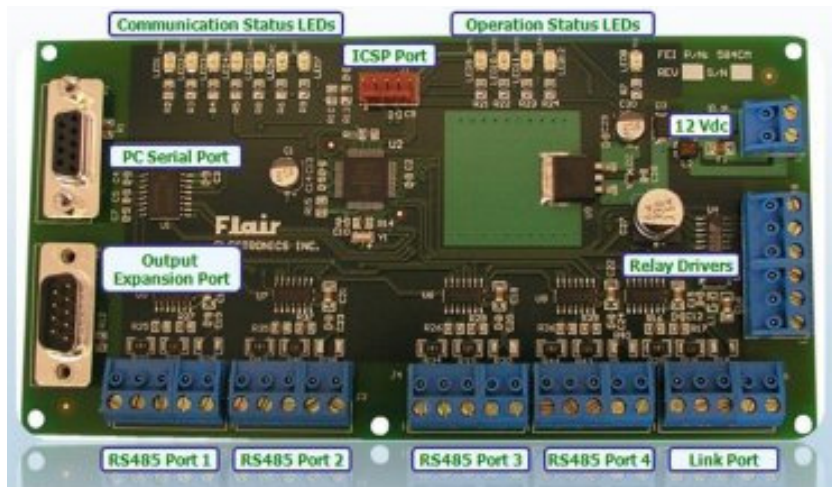

### Increase Efficiency and Response Time

Super Nurse Call communication and receiver modules enable caregivers and administrators to be more efficient and respond quicker by providing more than one display per facility. The communication module connects the main wired annunciator to multiple remote annunciators with just an RS485 cable. With the same receiver module built into each wireless call system, it is easy to place multiple wireless displays around the facility. These modules also enable our annunciators to pass on calls to pagers and iPhones.