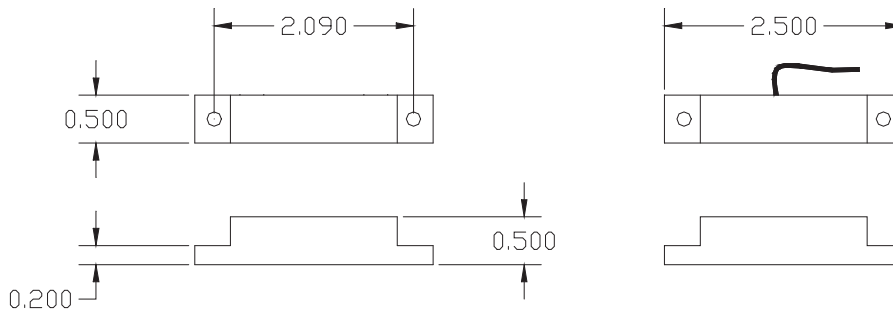

2 1/2" LONG SURFACE MOUNT MAGNETIC CONTACT 1000-24S SERIES

Super Nurse Call
www.supernursecall.com
888-568-0008

FEATURES:

- * 2 1/2" Long Screw Mount Magnetic Contact
- * 12" Center Jacketed Leads
- * Epoxy sealed for maximum resistance to harsh environment
- * Colors: White, Brown and Gray
- * Contacts and Magnets available separately
- * E.O.L. Resistors, Diodes and Supervisory Loops Available
- * Lifetime Warranty
- * Safety Approvals

SWITCH AND MAGNET

Part Number	Loop Type	Electrical Configuration	Gap (Inch / mm)	Maximum Initial Contact Resistance (Ohm)	Maximum Contact Rating (W)	Maximum Switching Voltage (VDC/VAC)	Maximum Switching Current (A)
1000-24S	Closed	N/O	1 (25.4)	.100	10	100	.500
1000-22S	Open	N/C	1 (25.4)	.100	3	30	.200
1000-34S	Open/Closed	SPDT	1 (25.4)	.100	3	30	.200
1000-24SW	Closed	N/O	1 1/2 (38.1)	.100	10	100	.500
1000-22SW	Open	N/C	1 1/2 (38.1)	.100	3	30	.200
1000-34SW	Open/Closed	SPDT	1 1/2 (38.1)	.100	3	30	.200