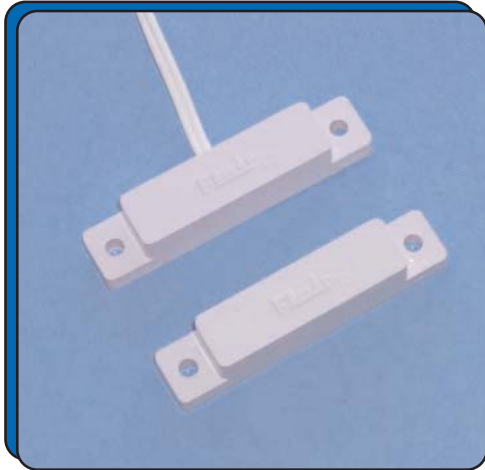

2 1/2" LONG SURFACE MOUNT MAGNETIC CONTACT 1000-24S SERIES

Super Nurse Call
www.supernursecall.com
888-568-0008

FEATURES:

- * 2 1/2" Long Screw Mount Magnetic Contact
- * 12" Center Jacketed Leads
- * Epoxy sealed for maximum resistance to harsh environment
- * Colors: White, Brown and Gray
- * Contacts and Magnets available separately
- * E.O.L. Resistors, Diodes and Supervisory Loops Available
- * Lifetime Warranty
- * Safety Approvals

SWITCH AND MAGNET

Part Number	Loop Type	Electrical Configuration	Gap (Inch / mm)	Maximum Initial Contact Resistance (Ohm)	Maximum Contact Rating (W)	Maximum Switching Voltage (VDC/VAC)	Maximum Switching Current (A)
1000-24S	Closed	N/O	1 (25.4)	.100	10	100	.500
1000-22S	Open	N/C	1 (25.4)	.100	3	30	.200
1000-34S	Open/Closed	SPDT	1 (25.4)	.100	3	30	.200
1000-24SW	Closed	N/O	1 1/2 (38.1)	.100	10	100	.500
1000-22SW	Open	N/C	1 1/2 (38.1)	.100	3	30	.200
1000-34SW	Open/Closed	SPDT	1 1/2 (38.1)	.100	3	30	.200